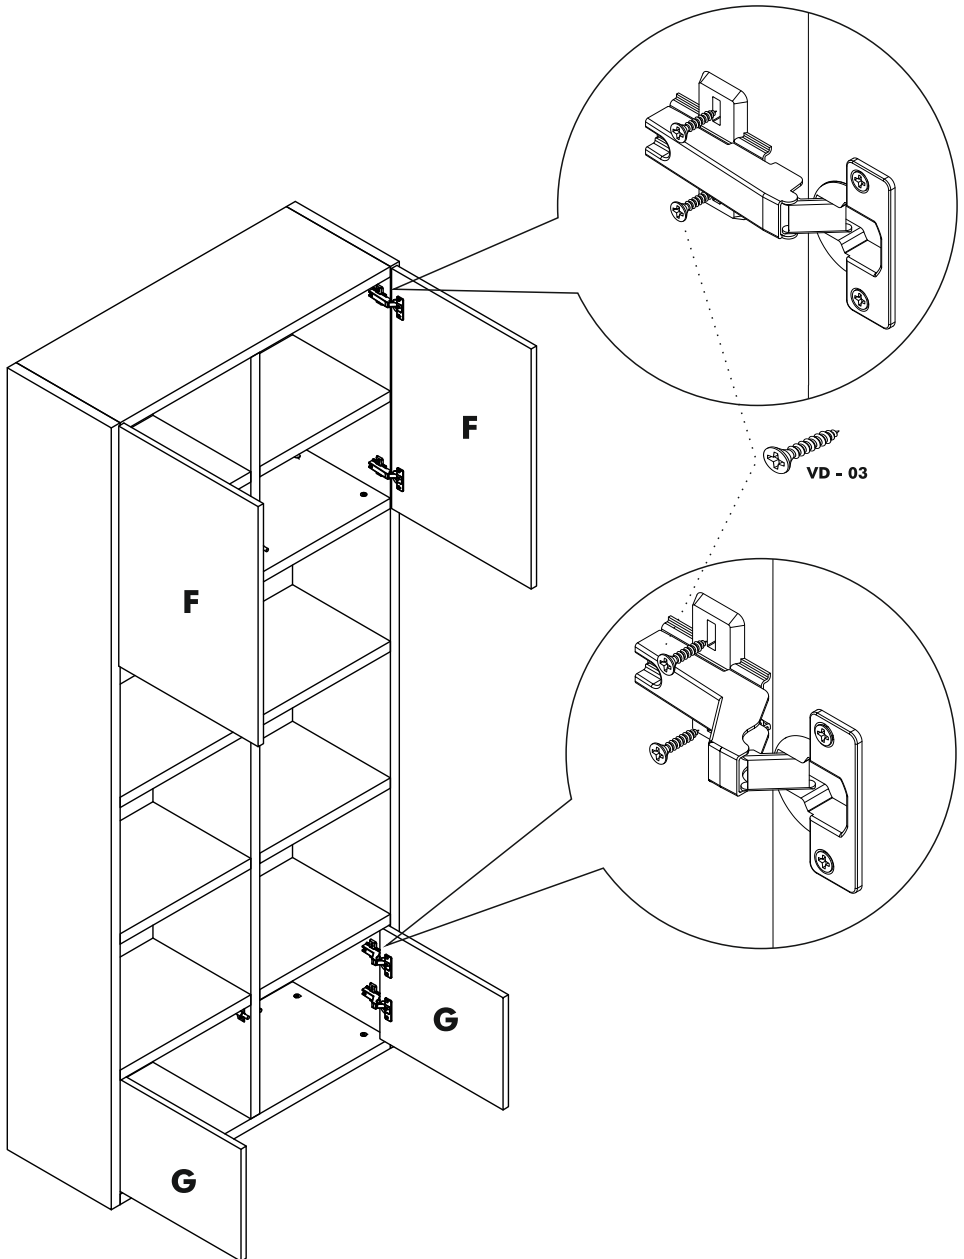

STEP 7

A-L

STEP 8

STEP 9

STEP 10

TS - 03

VD - 03

TS - 01

STEP 11

STEP 12

1. Unless an item is free standing, when mounting on a regular drywall, furniture must be fastened to wood or metal studs. Solid walls made of brick, concrete or similar materials are also acceptable. Do not mount furniture on to paper-mache or sheetrock like material without properly affixing it to stud.
2. For safety and longevity of the product you must periodically inspect the mounting and mechanical connections for integrity and tightness. Confirm that hardware remains properly affixed and connections are snug.
3. Unless noted otherwise on the product page, Wall Bed mattress thickness may not exceed 8 inch. Make sure to remove pillows and excess blankets before closing. This keeps mechanism free of obstructions and unnecessary stress.
4. Do not lean or rest heavy objects on sides or top of furniture. This may cause balance issues and compromise the integrity of your mounting connections.
5. Please use beds, desks and shelving as intended. Improper use may cause personal injury and damage to property.
6. With seasonal humidity change you must inspect interior and exterior of furniture.
7. Single, Twin, Twin XL beds accommodate the weight of one person, up to 250 lb. Exceeding recommended weight restrictions may lead to personal injury and property damage.
8. Before any un-mounting or disassembly please contact Multimo for technical support and instructions. Failure to properly detach wall bed may result in personal injury and property damage.
9. Some wall beds have legs that fully extend when open - be aware of where the leg is and will be.